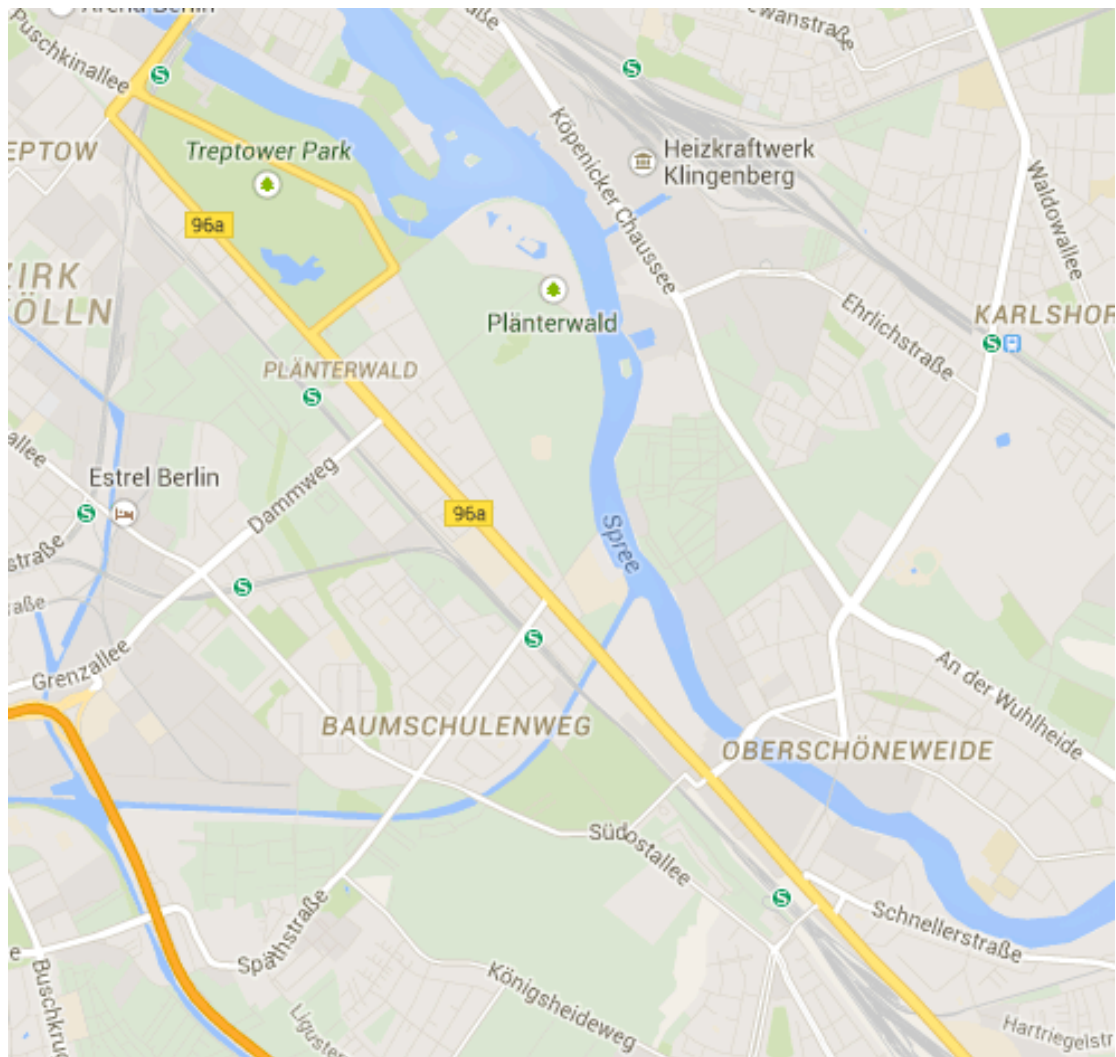

Art Spin Berlin 2015 – rough route overview

2015-04-08

Source: www.maps.google.com

Most of the route will go along the banks of the Spree river, hitting the quarters of Alt-Treptow, Plänterwald, Oberschöneeweide and others.